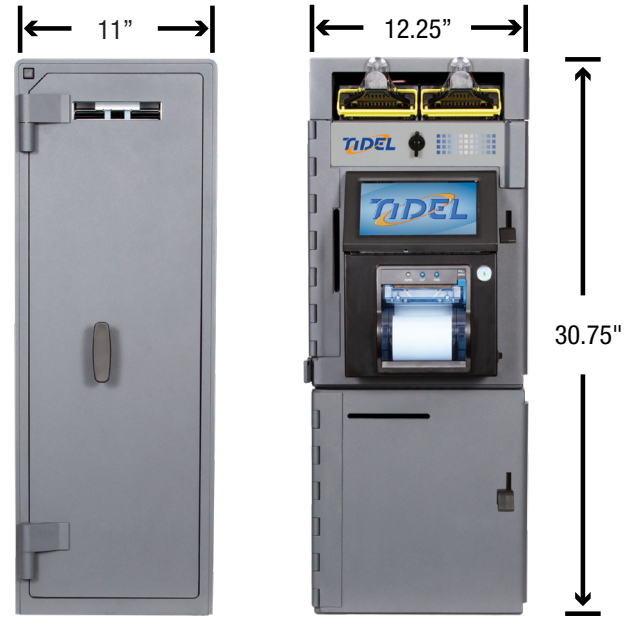

LOW CAPACITY NOTE DISPENSER

LOW CAPACITY NOTE DISPENSER

The Tidel Low Capacity Note Dispenser is designed for retail organizations that have a need to dispense notes throughout the day, using a secure and auditable process.

The Low Capacity Note dispenser supports up to four cassettes, with each cassette capable of storing up to 500 notes. The system has the capability to dispense 60 notes per minute.

Dispensing notes and accessing the note cassettes are completely auditable and managed by individual user PIN. Note dispensing limits can be set on a per individual basis.

The Low Capacity Note Dispenser measures 30.75" high, making it ideally suited to be placed under a retail store counter.

SPECIFICATIONS:

- Weight:** 250 lbs. (114 kg) Low Capacity Note Dispenser only
399 lbs. (181 kg) with Series 4e
- Height:** 30.75" (781 mm)
- Width:** 11" (280 mm) Low Capacity Note Dispenser only
23.25" (591 mm) with Series 4e
- Depth:** 20" (508 mm) Low Capacity Note Dispenser only
23" (584 mm) with Series 4e

HARDWARE FEATURES

- Supports up to 4 denominations/cassettes
- 400-500 notes per cassette
- Dispenses up to 60 notes per minute
- Audible alarm in vault door
- Includes an independent note reject tray
- 30.75" high, ideally suited for retail store environment
- System connectivity via data cables (provided with system)